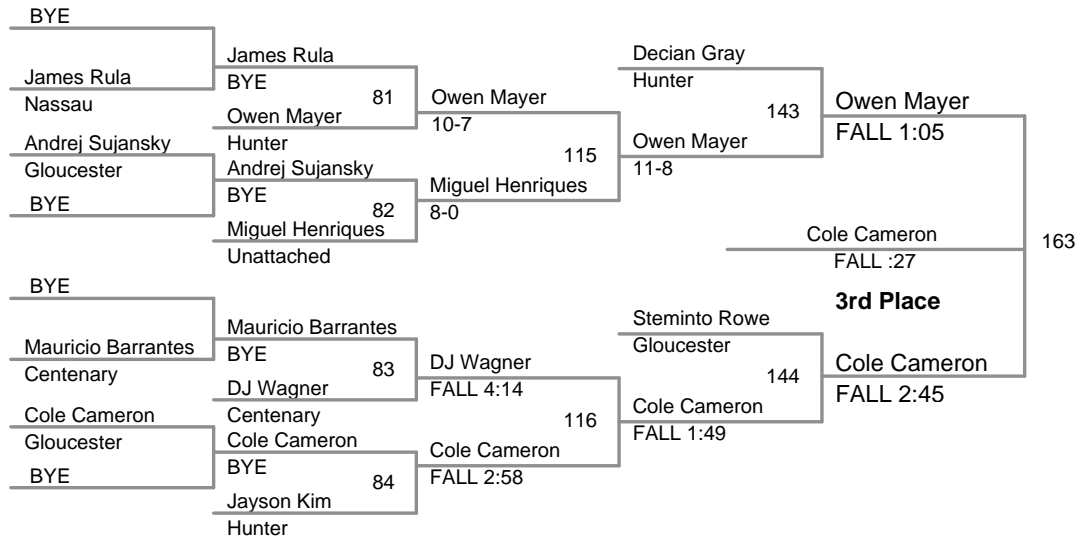

Bob Quade Cyclone Oper
College

125 Lbs

**Bob Quade Cyclone O
College**

133 Lbs

**Bob Quade Cyclone Oper
College**

141 Lbs

Bob Quade Cyclone Oper
College

149 Lbs

**Bob Quade Cyclone Oper
College**

157 Lbs

Bob Quade Cyclone Oper
College

165 Lbs

Bob Quade Cyclone Oper
College

174 Lbs

Bob Quade Cyclone Oper College

184 Lbs