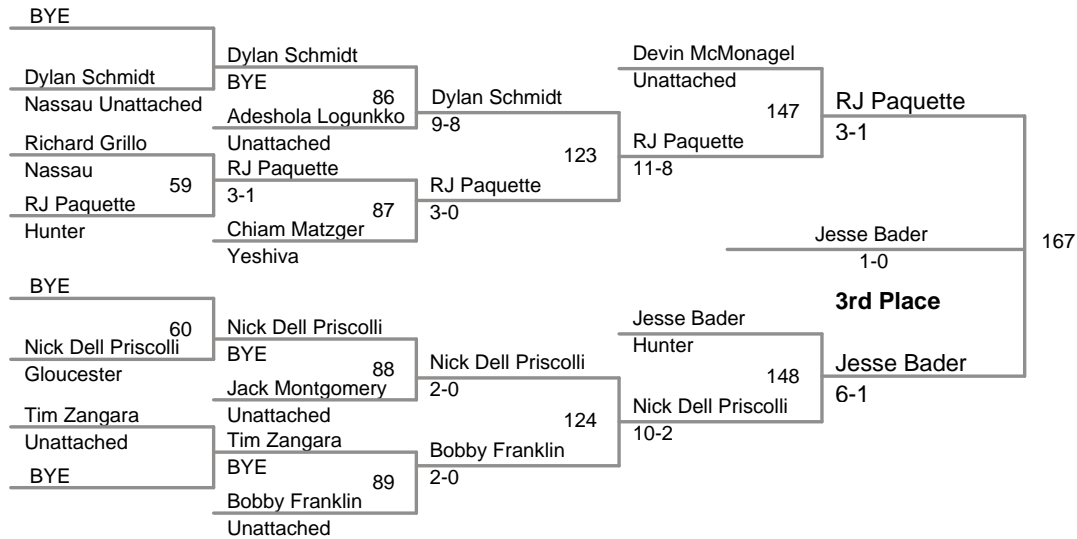

Bob Quade Cyclone Oper
College

125 Lbs

**Bob Quade Cyclone O
College**

133 Lbs

**Bob Quade Cyclone Oper
College**

141 Lbs

Bob Quade Cyclone Oper
College

149 Lbs

**Bob Quade Cyclone Oper
College**

157 Lbs

Bob Quade Cyclone Oper
College

165 Lbs

Bob Quade Cyclone Oper
College

174 Lbs

Bob Quade Cyclone Oper College

184 Lbs