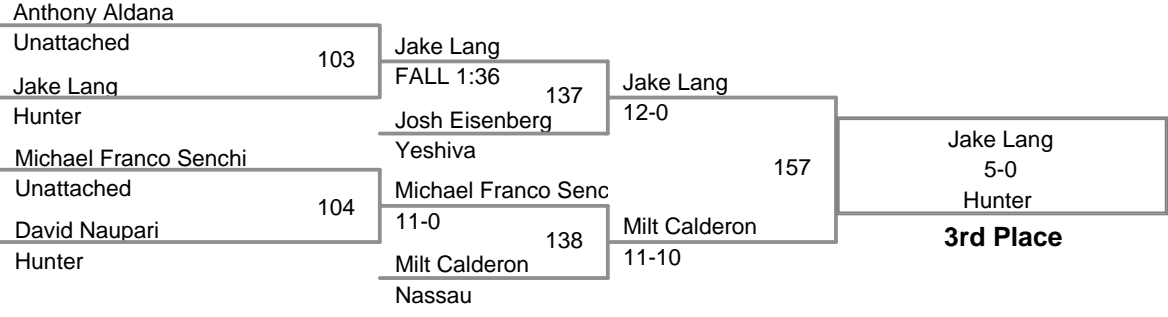

Bob Quade Cyclone Oper
College

125 Lbs

**Bob Quade Cyclone O
College**

133 Lbs

**Bob Quade Cyclone Oper
College**

141 Lbs

Bob Quade Cyclone Oper
College

149 Lbs