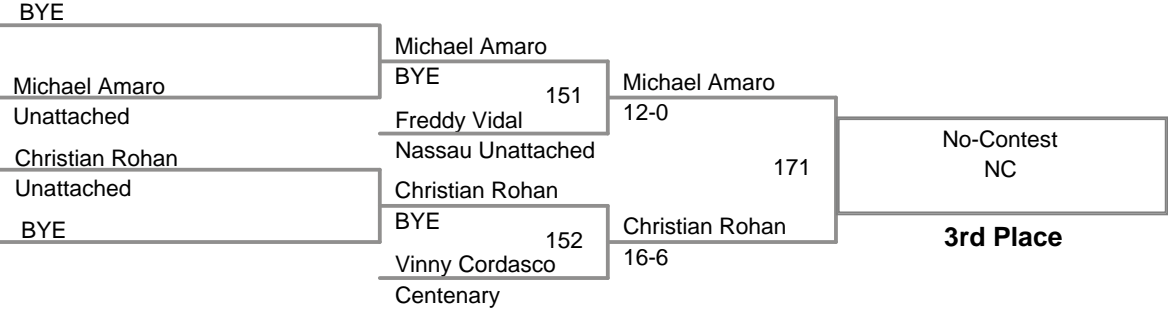

Bob Quade Cyclone O
College

197 Lbs