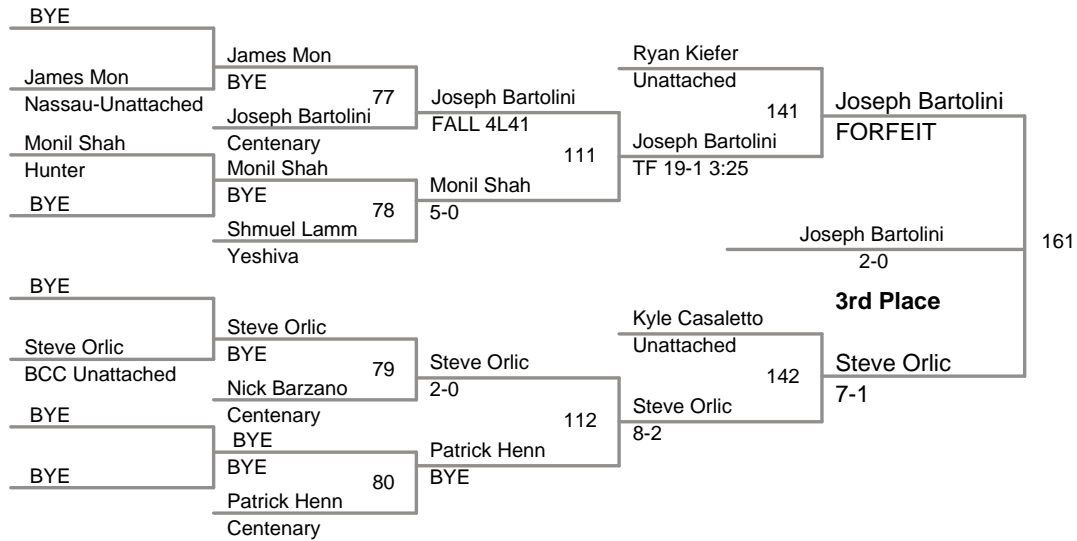

Bob Quade Cyclone Oper
College

125 Lbs

**Bob Quade Cyclone O
College**

133 Lbs

**Bob Quade Cyclone Oper
College**

141 Lbs

Bob Quade Cyclone Oper
College

149 Lbs

**Bob Quade Cyclone Oper
College**

157 Lbs

Bob Quade Cyclone Oper
College

165 Lbs

Bob Quade Cyclone Oper
College

174 Lbs

Bob Quade Cyclone Oper College

184 Lbs