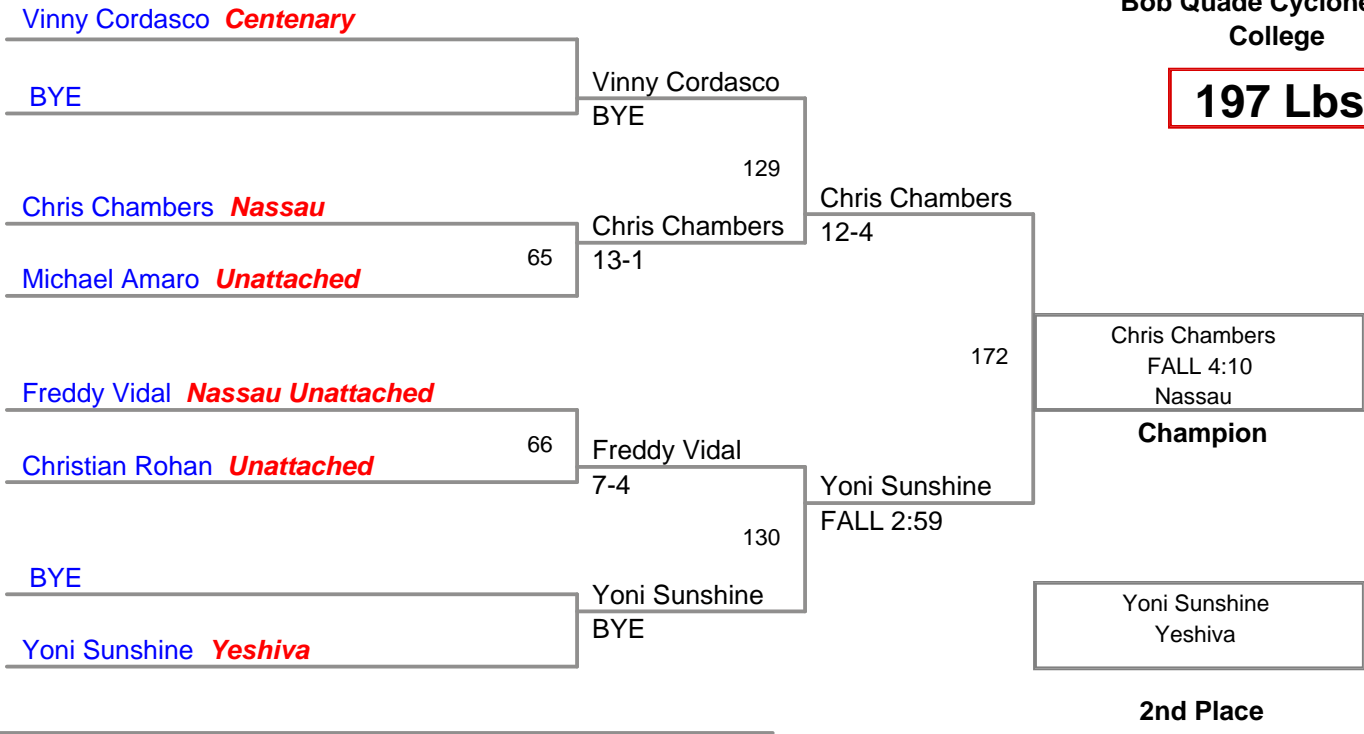

Bob Quade Cyclone O
College

197 Lbs