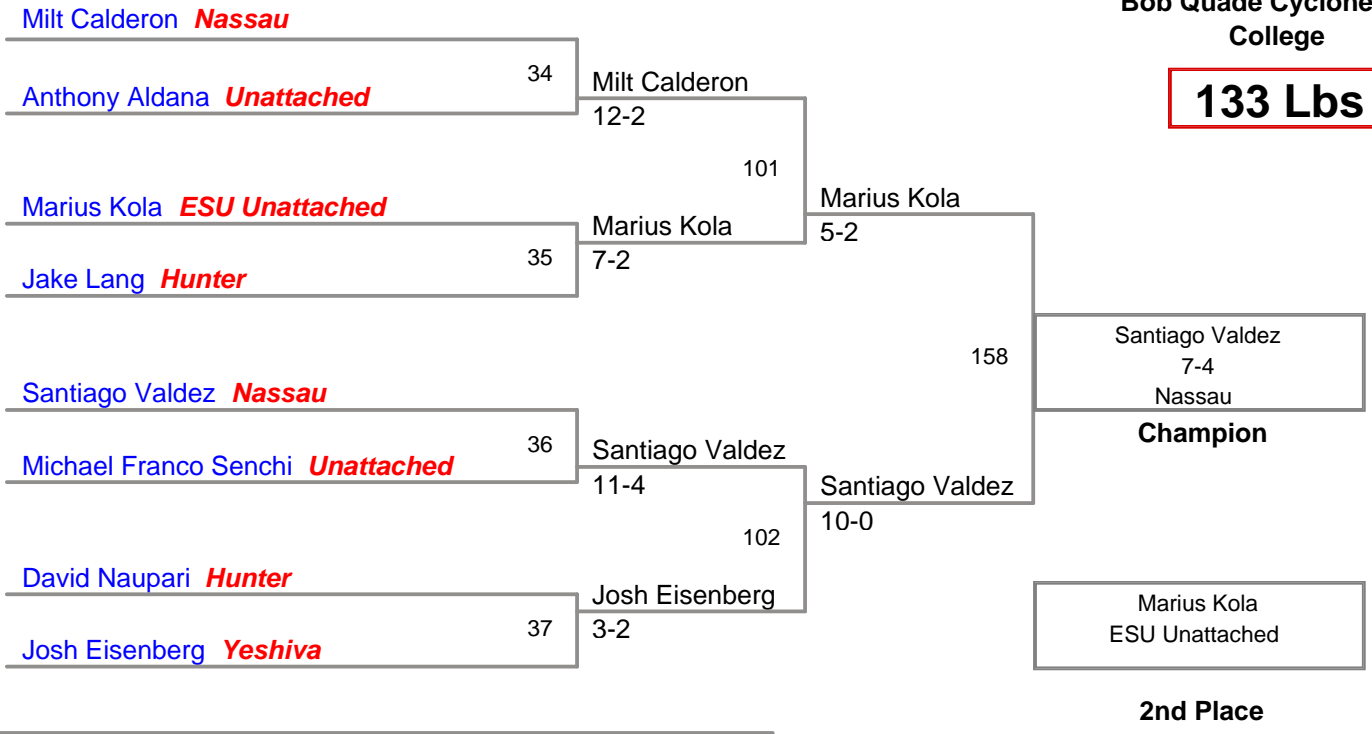

Bob Quade Cyclone Oper
College

125 Lbs

**Bob Quade Cyclone O
College**

133 Lbs

**Bob Quade Cyclone Oper
College**

141 Lbs

Bob Quade Cyclone Oper
College

149 Lbs

**Bob Quade Cyclone Oper
College**

157 Lbs

Bob Quade Cyclone Oper
College

165 Lbs

Bob Quade Cyclone Oper
College

174 Lbs

Bob Quade Cyclone Oper College

184 Lbs