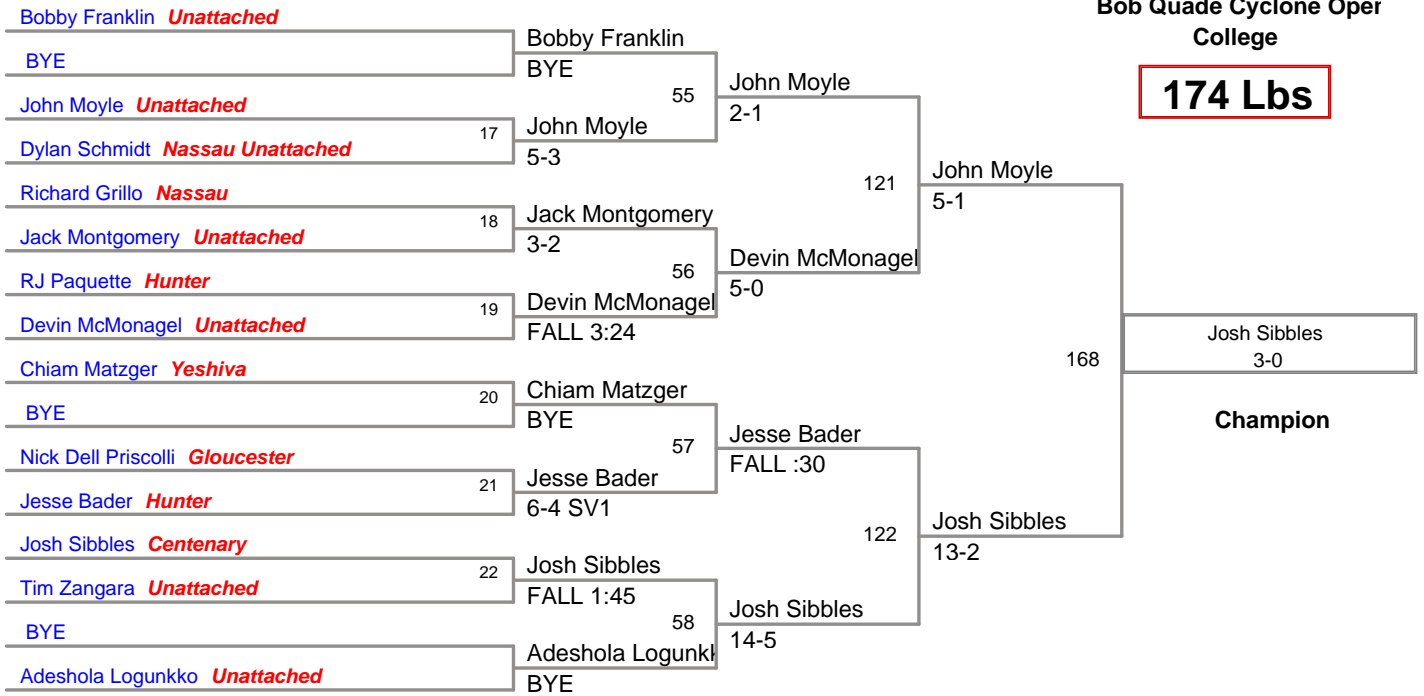

Bob Quade Cyclone Oper
College

125 Lbs

**Bob Quade Cyclone O
College**

133 Lbs

**Bob Quade Cyclone Oper
College**

141 Lbs

Bob Quade Cyclone Oper
College

149 Lbs

**Bob Quade Cyclone Oper
College**

157 Lbs

Bob Quade Cyclone Oper
College

165 Lbs

Bob Quade Cyclone Oper
College

174 Lbs

Bob Quade Cyclone Oper College

184 Lbs