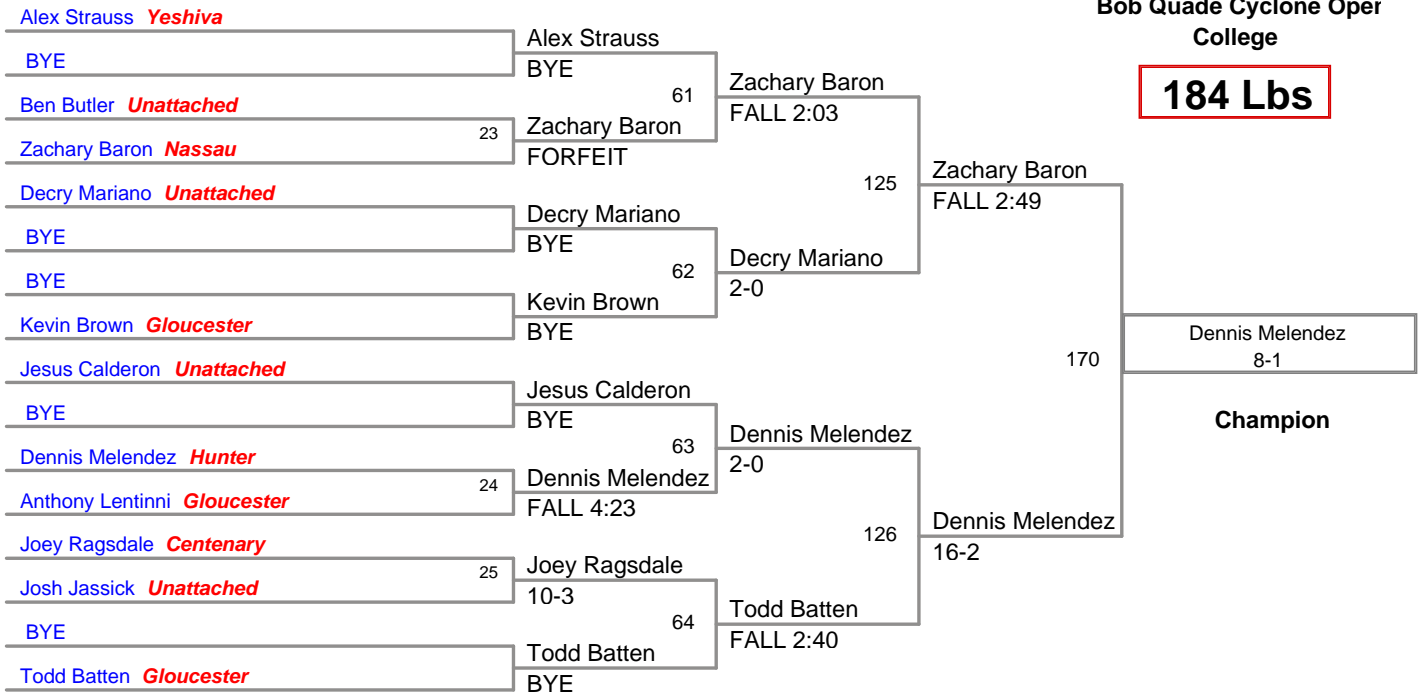

Bob Quade Cyclone Oper
College

125 Lbs

**Bob Quade Cyclone O
College**

133 Lbs

**Bob Quade Cyclone Oper
College**

141 Lbs

Bob Quade Cyclone Oper
College

149 Lbs

**Bob Quade Cyclone Oper
College**

157 Lbs

Bob Quade Cyclone Oper
College

165 Lbs

Bob Quade Cyclone Oper
College

174 Lbs

Bob Quade Cyclone Oper College

184 Lbs