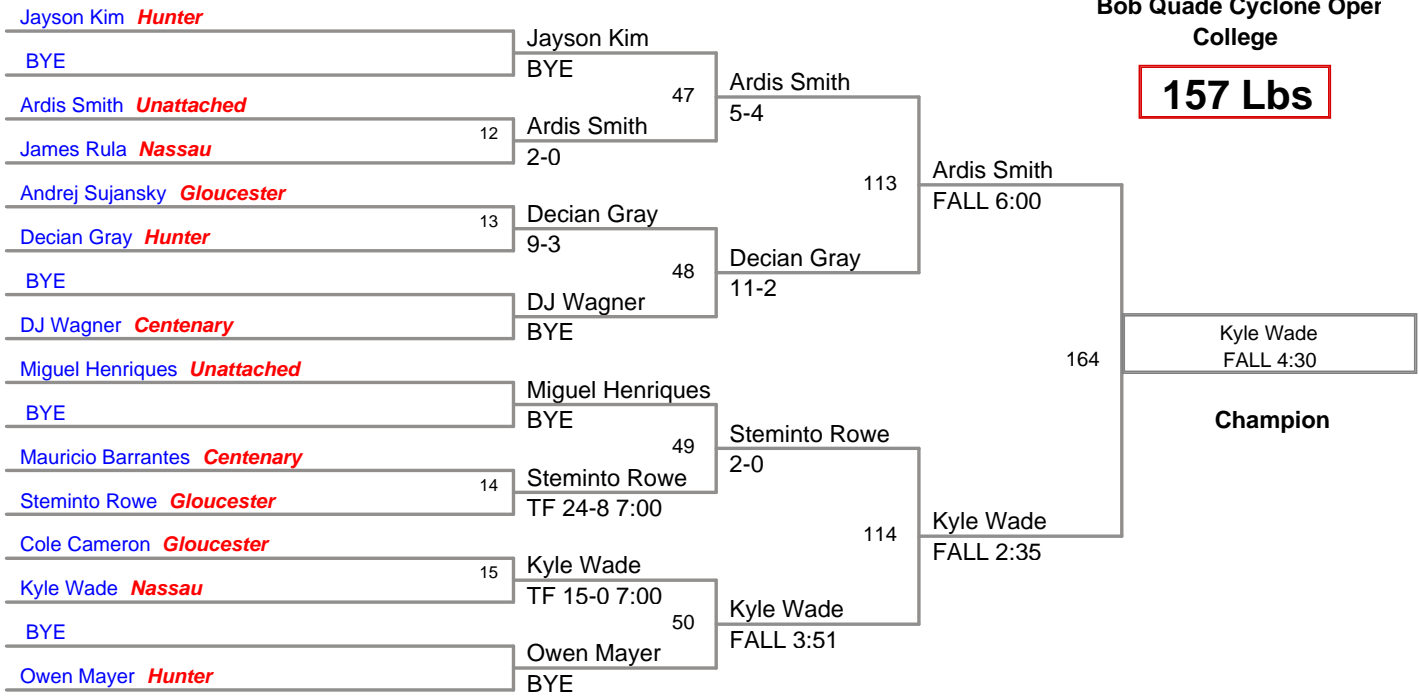

Bob Quade Cyclone Oper
College

125 Lbs

**Bob Quade Cyclone O
College**

133 Lbs

**Bob Quade Cyclone Oper
College**

141 Lbs

Bob Quade Cyclone Oper
College

149 Lbs

**Bob Quade Cyclone Oper
College**

157 Lbs

Bob Quade Cyclone Oper
College

165 Lbs

Bob Quade Cyclone Oper
College

174 Lbs

Bob Quade Cyclone Oper College

184 Lbs