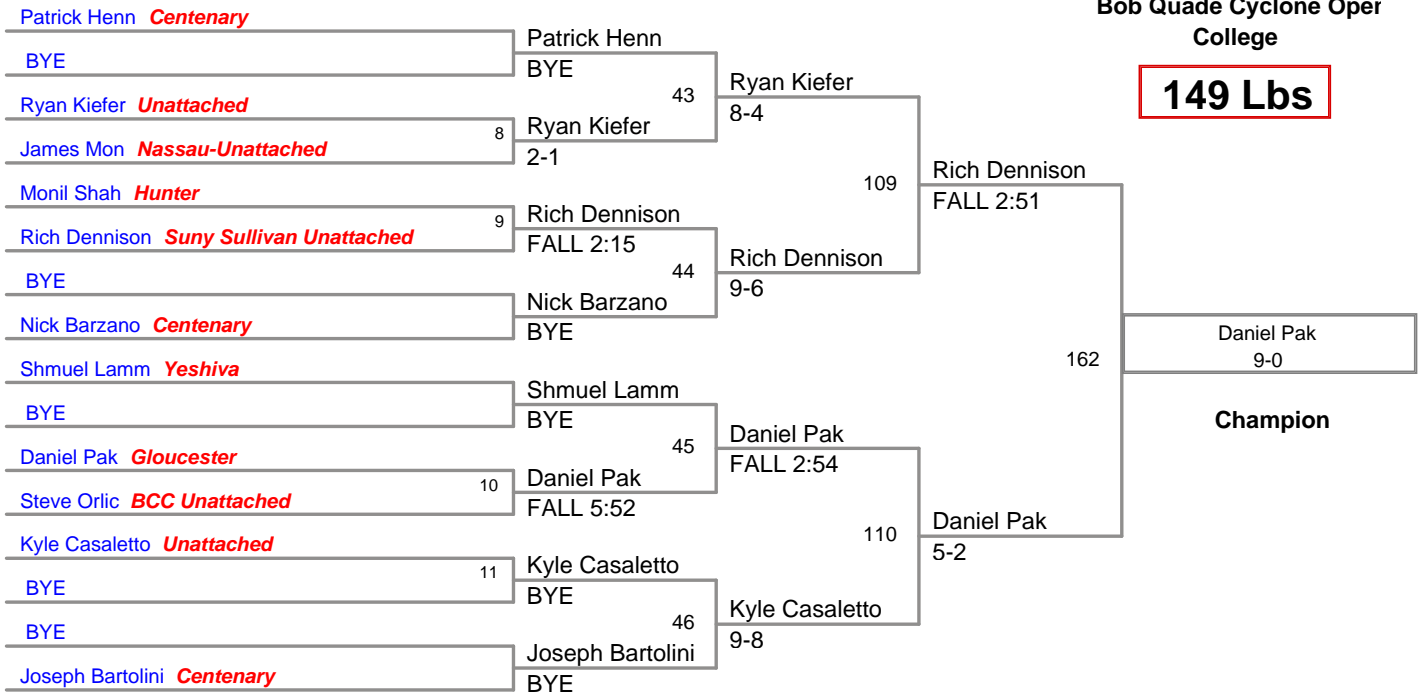

Bob Quade Cyclone Oper
College

125 Lbs

**Bob Quade Cyclone O
College**

133 Lbs

**Bob Quade Cyclone Oper
College**

141 Lbs

Bob Quade Cyclone Oper
College

149 Lbs

**Bob Quade Cyclone Oper
College**

157 Lbs

Bob Quade Cyclone Oper
College

165 Lbs

Bob Quade Cyclone Oper
College

174 Lbs

Bob Quade Cyclone Oper College

184 Lbs