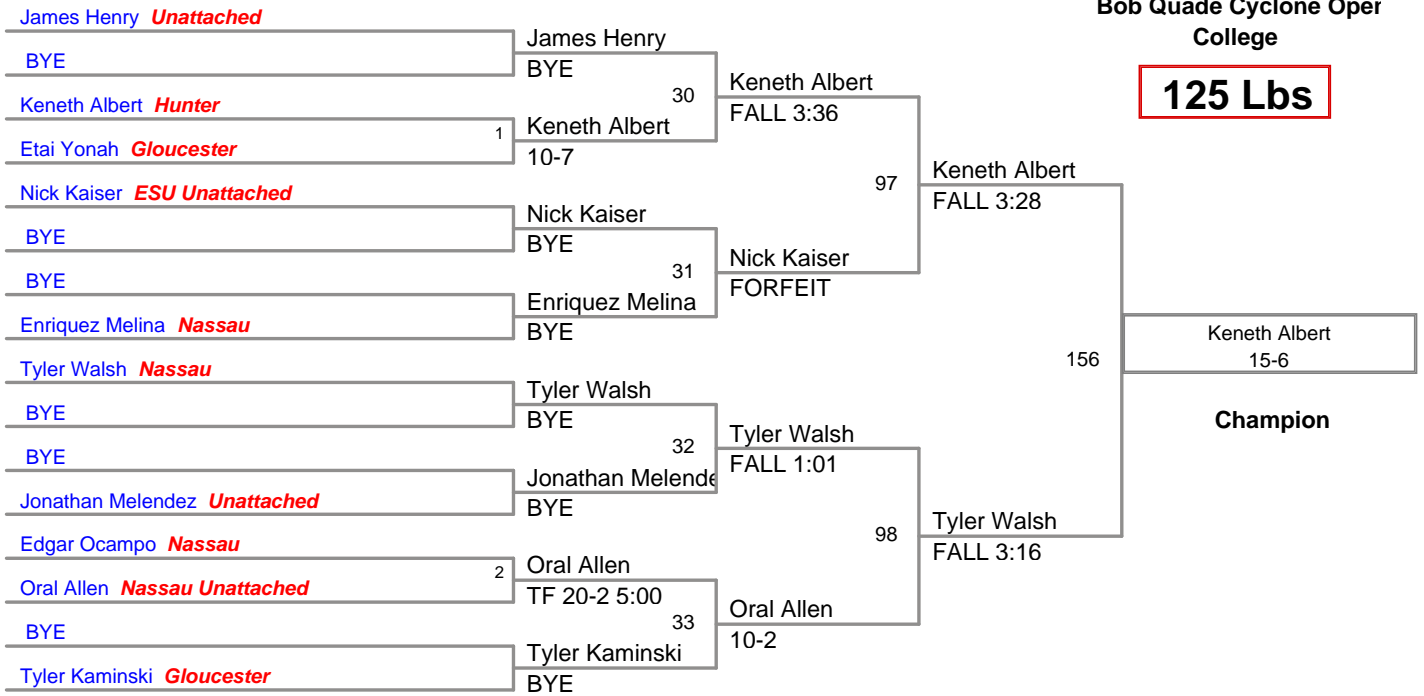

Bob Quade Cyclone Oper
College

125 Lbs

**Bob Quade Cyclone O
College**

133 Lbs

**Bob Quade Cyclone Oper
College**

141 Lbs

Bob Quade Cyclone Oper
College

149 Lbs

**Bob Quade Cyclone Oper
College**

157 Lbs

Bob Quade Cyclone Oper
College

165 Lbs

Bob Quade Cyclone Oper
College

174 Lbs

Bob Quade Cyclone Oper College

184 Lbs