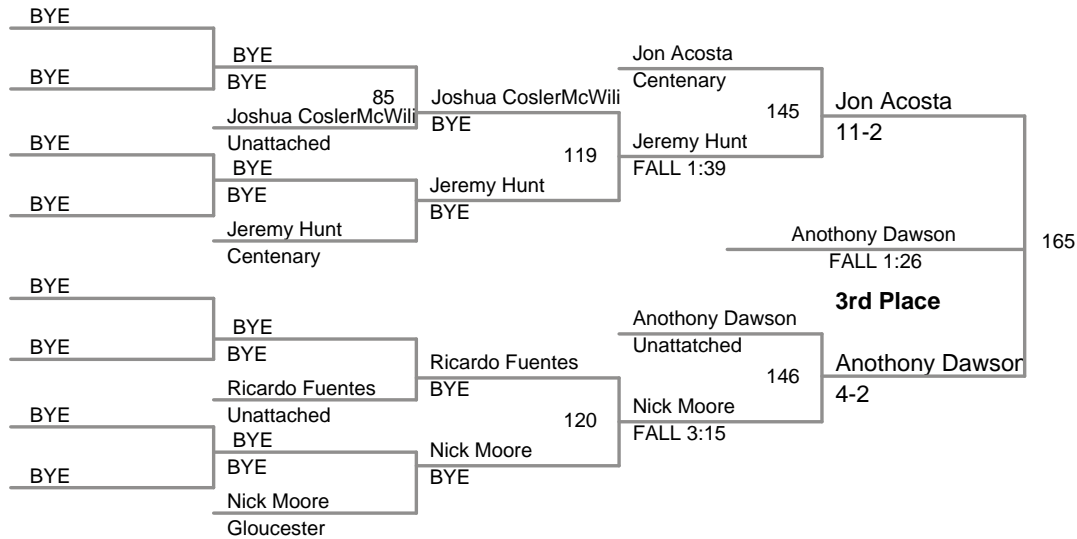

Bob Quade Cyclone Oper
College

125 Lbs

**Bob Quade Cyclone O
College**

133 Lbs

**Bob Quade Cyclone Oper
College**

141 Lbs

Bob Quade Cyclone Oper
College

149 Lbs

**Bob Quade Cyclone Oper
College**

157 Lbs

Bob Quade Cyclone Oper
College

165 Lbs

Bob Quade Cyclone Oper
College

174 Lbs

Bob Quade Cyclone Oper College

184 Lbs