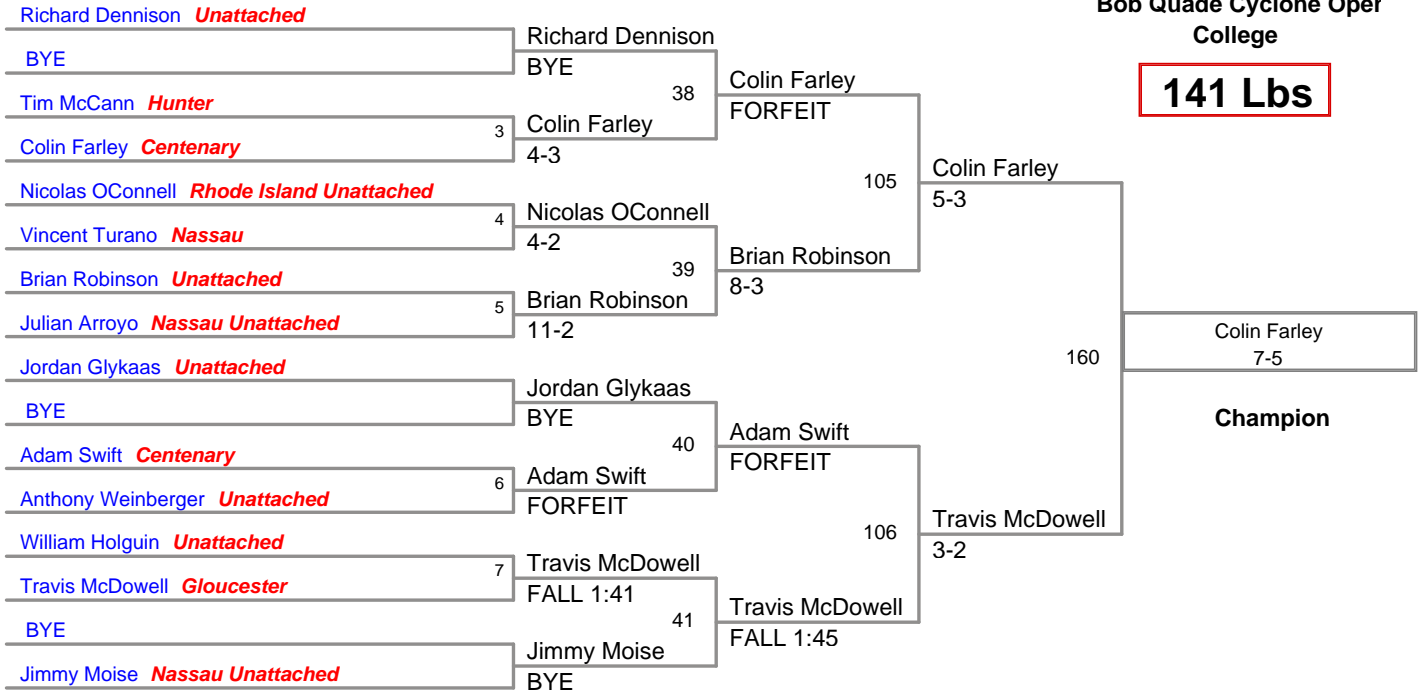

Bob Quade Cyclone Oper
College

125 Lbs

**Bob Quade Cyclone O
College**

133 Lbs

**Bob Quade Cyclone Oper
College**

141 Lbs

Bob Quade Cyclone Oper
College

149 Lbs

**Bob Quade Cyclone Oper
College**

157 Lbs

Bob Quade Cyclone Oper
College

165 Lbs

Bob Quade Cyclone Oper
College

174 Lbs

Bob Quade Cyclone Oper College

184 Lbs