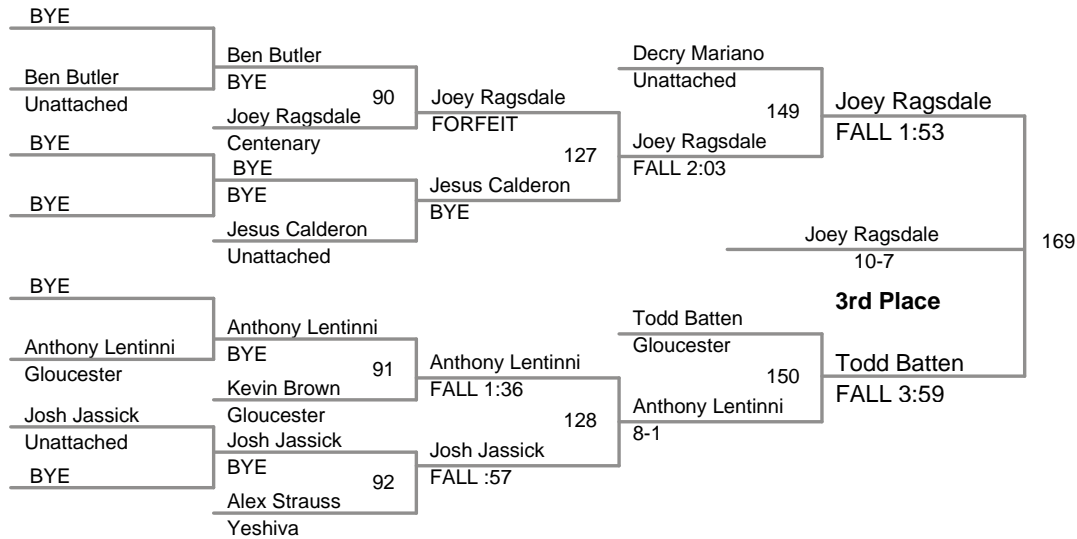

Bob Quade Cyclone Oper
College

125 Lbs

**Bob Quade Cyclone O
College**

133 Lbs

**Bob Quade Cyclone Oper
College**

141 Lbs

Bob Quade Cyclone Oper
College

149 Lbs

**Bob Quade Cyclone Oper
College**

157 Lbs

Bob Quade Cyclone Oper
College

165 Lbs

Bob Quade Cyclone Oper
College

174 Lbs

Bob Quade Cyclone Oper College

184 Lbs