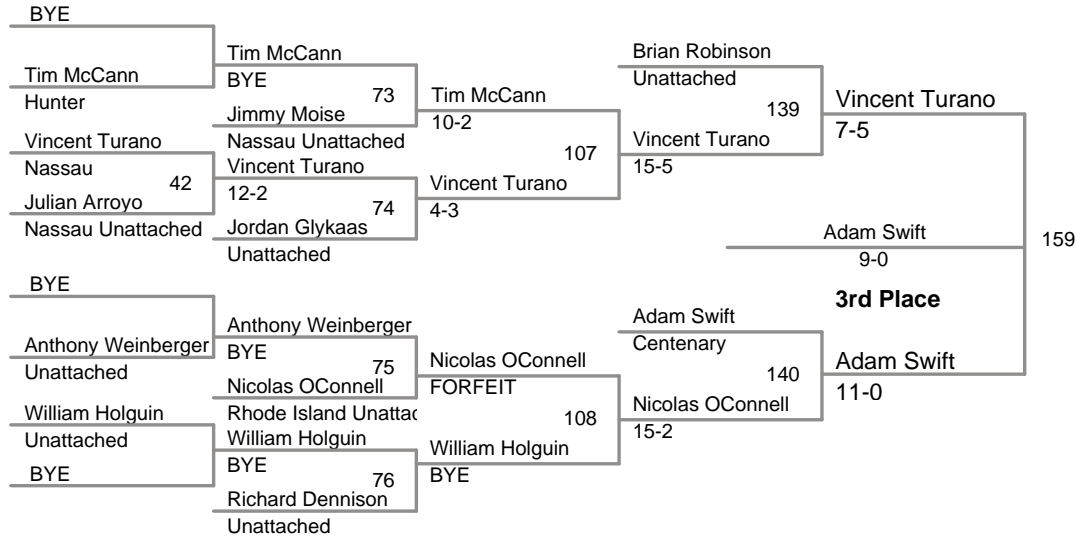

Bob Quade Cyclone Oper
College

125 Lbs

**Bob Quade Cyclone O
College**

133 Lbs

**Bob Quade Cyclone Oper
College**

141 Lbs

Bob Quade Cyclone Oper
College

149 Lbs

**Bob Quade Cyclone Oper
College**

157 Lbs

Bob Quade Cyclone Oper
College

165 Lbs

Bob Quade Cyclone Oper
College

174 Lbs

Bob Quade Cyclone Oper College

184 Lbs