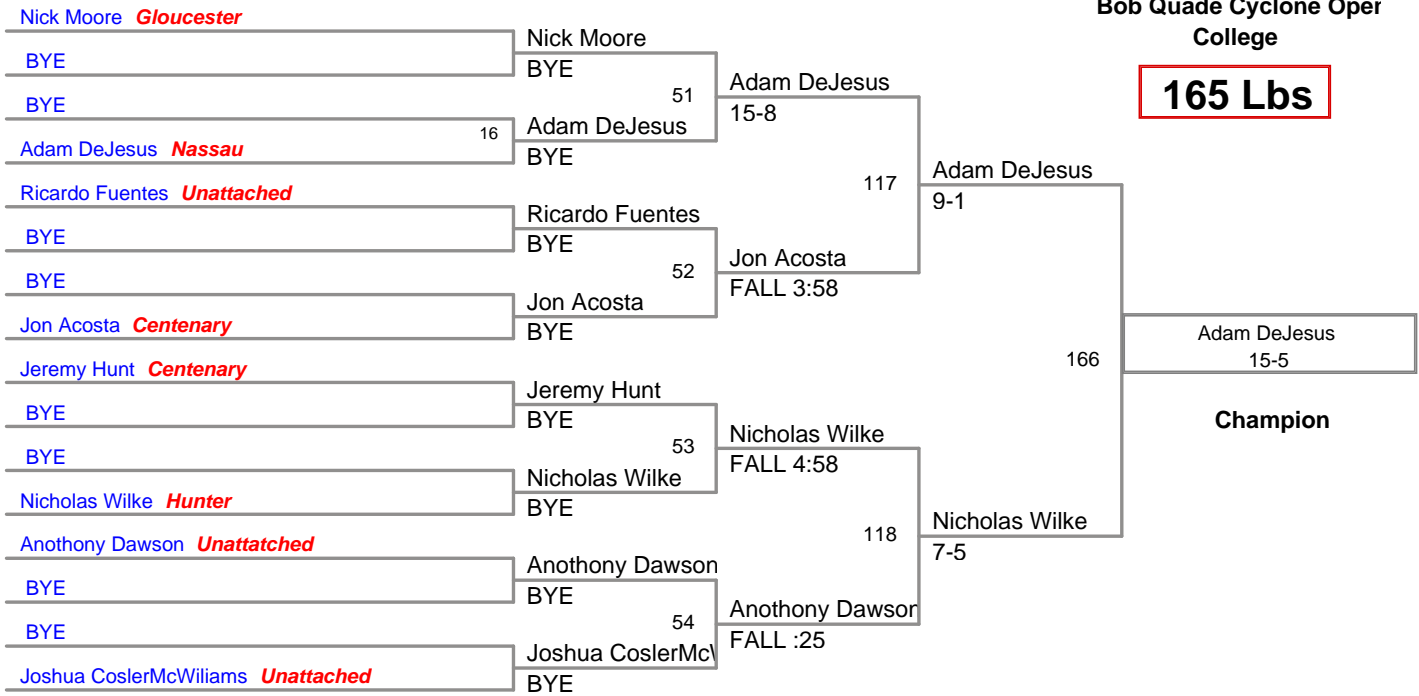

Bob Quade Cyclone Oper
College

125 Lbs

**Bob Quade Cyclone O
College**

133 Lbs

**Bob Quade Cyclone Oper
College**

141 Lbs

Bob Quade Cyclone Oper
College

149 Lbs

**Bob Quade Cyclone Oper
College**

157 Lbs

Bob Quade Cyclone Oper
College

165 Lbs

Bob Quade Cyclone Oper
College

174 Lbs

Bob Quade Cyclone Oper College

184 Lbs