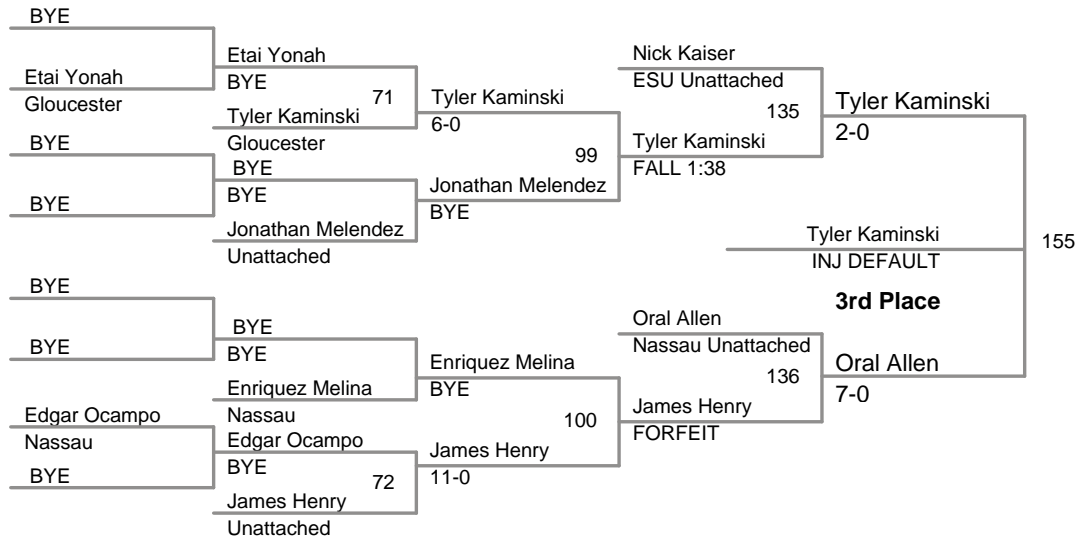

Bob Quade Cyclone Oper
College

125 Lbs

**Bob Quade Cyclone O
College**

133 Lbs

**Bob Quade Cyclone Oper
College**

141 Lbs

Bob Quade Cyclone Oper
College

149 Lbs

**Bob Quade Cyclone Oper
College**

157 Lbs

Bob Quade Cyclone Oper
College

165 Lbs

Bob Quade Cyclone Oper
College

174 Lbs

Bob Quade Cyclone Oper College

184 Lbs